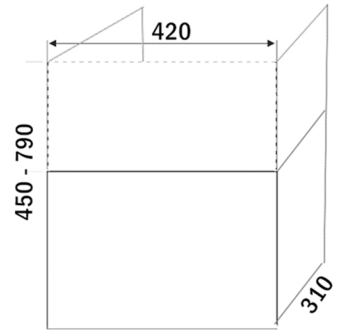

VATTI Cooker Hood V999 Open Hole Size & Installation Guideline

*The recommendation height is based on cabinet height 850mm.

**Cooker Hood
Output Dimension**

**Ventilation Hose
Dimension**

Unit:mm

VATTI Cooker Hood V999 Product Dimension

V999 Cooker Hood Dimension

Chimney Cover Dimension

**Install Rubber (Mat)
At Behind Left & Right
Cooker Hood**

V999 Cabinet Built-In Installation

**Removable Cabinet Shelf
On Top Of The Hood**