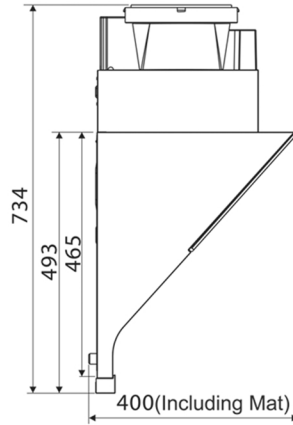

VATTI Cooker Hood V999 Open Hole Size & Installation Guideline

*The recommendation height is based on cabinet height 850mm.

**Cooker Hood
Output Dimension**

**Ventilation Hose
Dimension**

Unit:mm

VATTI Cooker Hood V999 Product Dimension

V999 Cooker Hood Dimension

Chimney Cover Dimension

**Install Rubber (Mat)
At Behind Left & Right
Cooker Hood**

V999 Cabinet Built-In Installation

**Removable Cabinet Shelf
On Top Of The Hood**