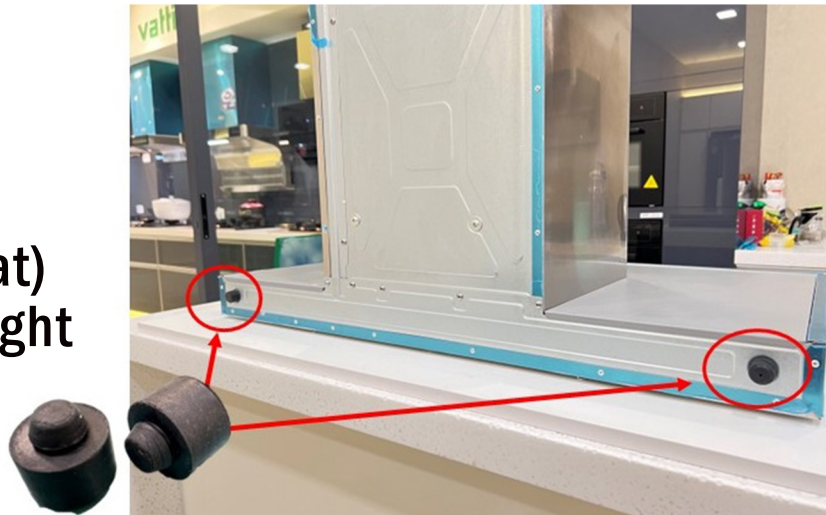

VATTI Cooker Hood V999 Open Hole Size & Installation Guideline

*The recommendation height is based on cabinet height 850mm.

**Cooker Hood
Output Dimension**

**Ventilation Hose
Dimension**

Unit:mm

VATTI Cooker Hood V999 Product Dimension

V999 Cooker Hood Dimension

Chimney Cover Dimension

**Install Rubber (Mat)
At Behind Left & Right
Cooker Hood**

V999 Cabinet Built-In Installation

**Removable Cabinet Shelf
On Top Of The Hood**