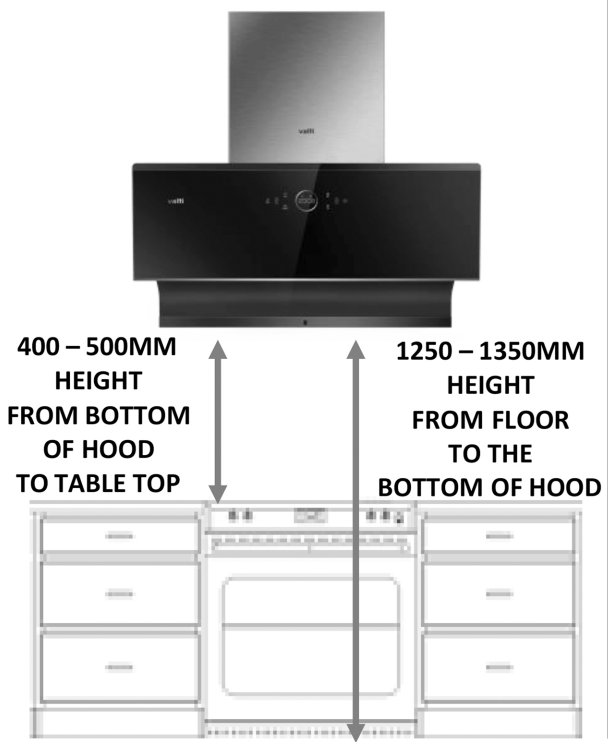

VATTI Cooker Hood V999 Open Hole Size & Installation Guideline

*The recommendation height is based on cabinet height 850mm.

**Cooker Hood
Output Dimension**

**Ventilation Hose
Dimension**

Unit:mm

VATTI Cooker Hood V999 Product Dimension

V999 Cooker Hood Dimension

Chimney Cover Dimension

**Install Rubber (Mat)
At Behind Left & Right
Cooker Hood**

V999 Cabinet Built-In Installation

**Removable Cabinet Shelf
On Top Of The Hood**