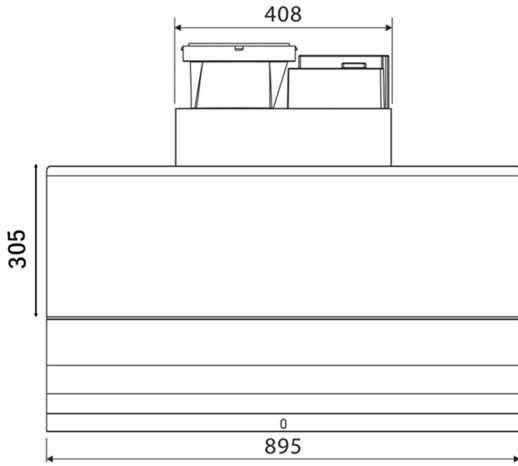

VATTI Cooker Hood V999 Open Hole Size & Installation Guideline

*The recommendation height is based on cabinet height 850mm.

**Cooker Hood
Output Dimension**

**Ventilation Hose
Dimension**

Unit:mm

VATTI Cooker Hood V999 Product Dimension

V999 Cooker Hood Dimension

Chimney Cover Dimension

**Install Rubber (Mat)
At Behind Left & Right
Cooker Hood**

V999 Cabinet Built-In Installation

**Removable Cabinet Shelf
On Top Of The Hood**