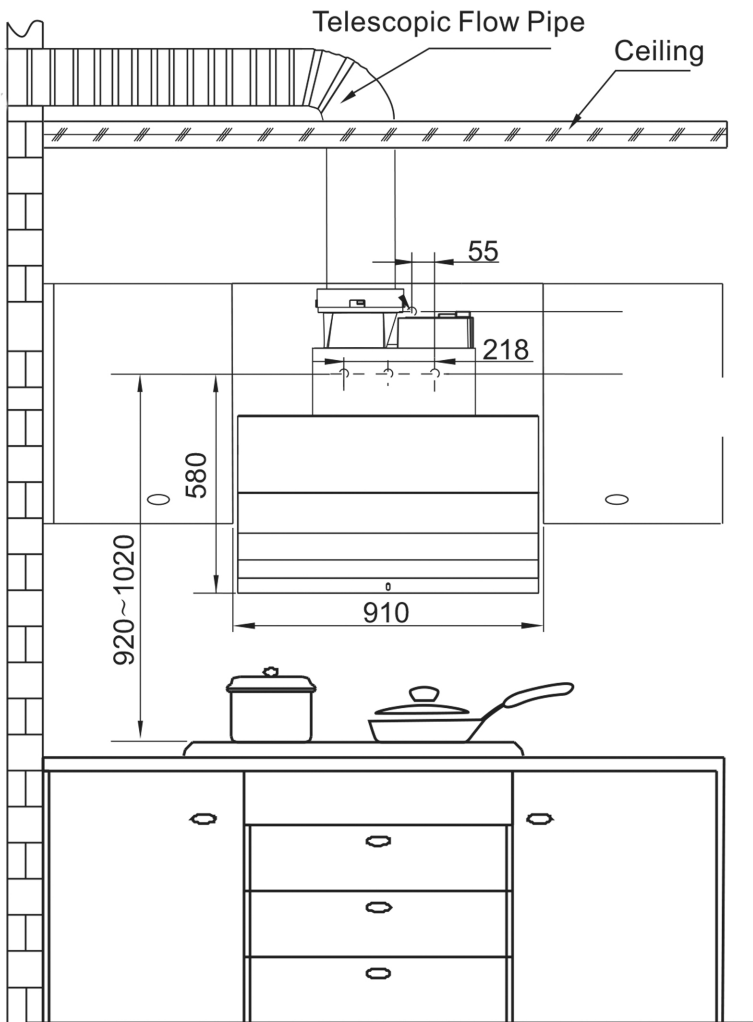

VATTI Cooker Hood V999 Open Hole Size & Installation Guideline

*The recommendation height is based on cabinet height 850mm.

**Cooker Hood
Output Dimension**

**Ventilation Hose
Dimension**

Unit:mm

VATTI Cooker Hood V999 Product Dimension

V999 Cooker Hood Dimension

Chimney Cover Dimension

**Install Rubber (Mat)
At Behind Left & Right
Cooker Hood**

V999 Cabinet Built-In Installation

**Removable Cabinet Shelf
On Top Of The Hood**