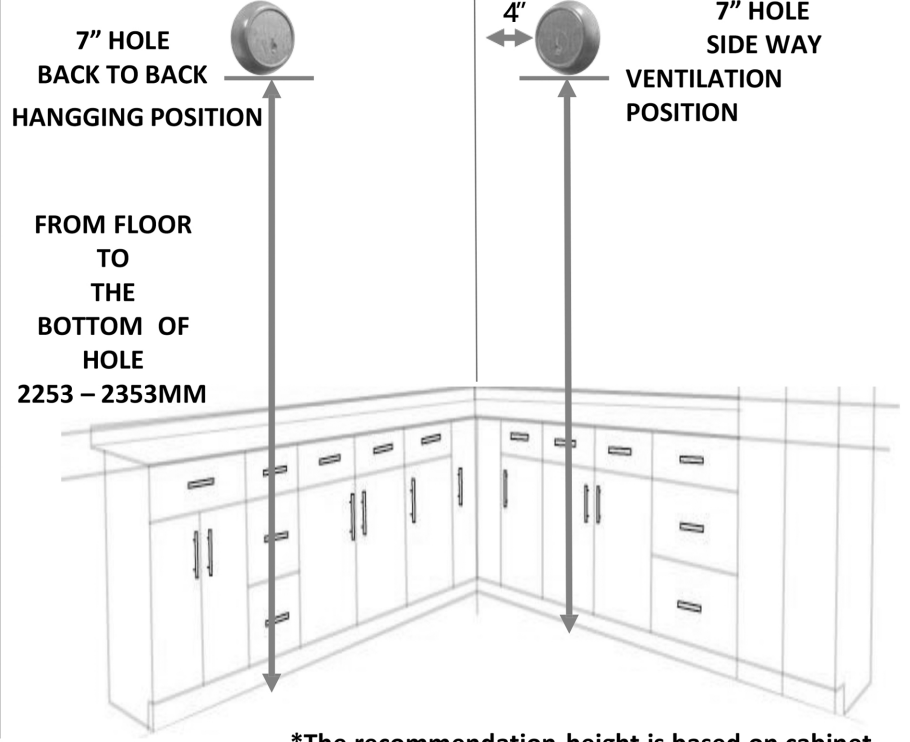

VATTI Cooker Hood V999 Open Hole Size & Installation Guideline

*The recommendation height is based on cabinet height 850mm.

**Cooker Hood
Output Dimension**

**Ventilation Hose
Dimension**

Unit:mm

VATTI Cooker Hood V999 Product Dimension

V999 Cooker Hood Dimension

Chimney Cover Dimension

**Install Rubber (Mat)
At Behind Left & Right
Cooker Hood**

V999 Cabinet Built-In Installation

**Removable Cabinet Shelf
On Top Of The Hood**