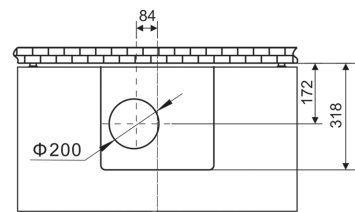

VATTI Cooker Hood V999 Open Hole Size & Installation Guideline

*The recommendation height is based on cabinet height 850mm.

**Cooker Hood
Output Dimension**

**Ventilation Hose
Dimension**

Unit:mm

VATTI Cooker Hood V999 Product Dimension

V999 Cooker Hood Dimension

Chimney Cover Dimension

**Install Rubber (Mat)
At Behind Left & Right
Cooker Hood**

V999 Cabinet Built-In Installation

**Removable Cabinet Shelf
On Top Of The Hood**