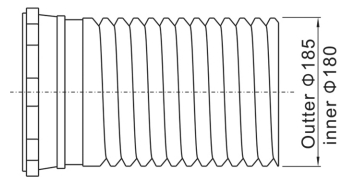

VATTI Cooker Hood V999 Open Hole Size & Installation Guideline

*The recommendation height is based on cabinet height 850mm.

**Cooker Hood
Output Dimension**

**Ventilation Hose
Dimension**

Unit:mm

VATTI Cooker Hood V999 Product Dimension

V999 Cooker Hood Dimension

Chimney Cover Dimension

**Install Rubber (Mat)
At Behind Left & Right
Cooker Hood**

V999 Cabinet Built-In Installation

**Removable Cabinet Shelf
On Top Of The Hood**